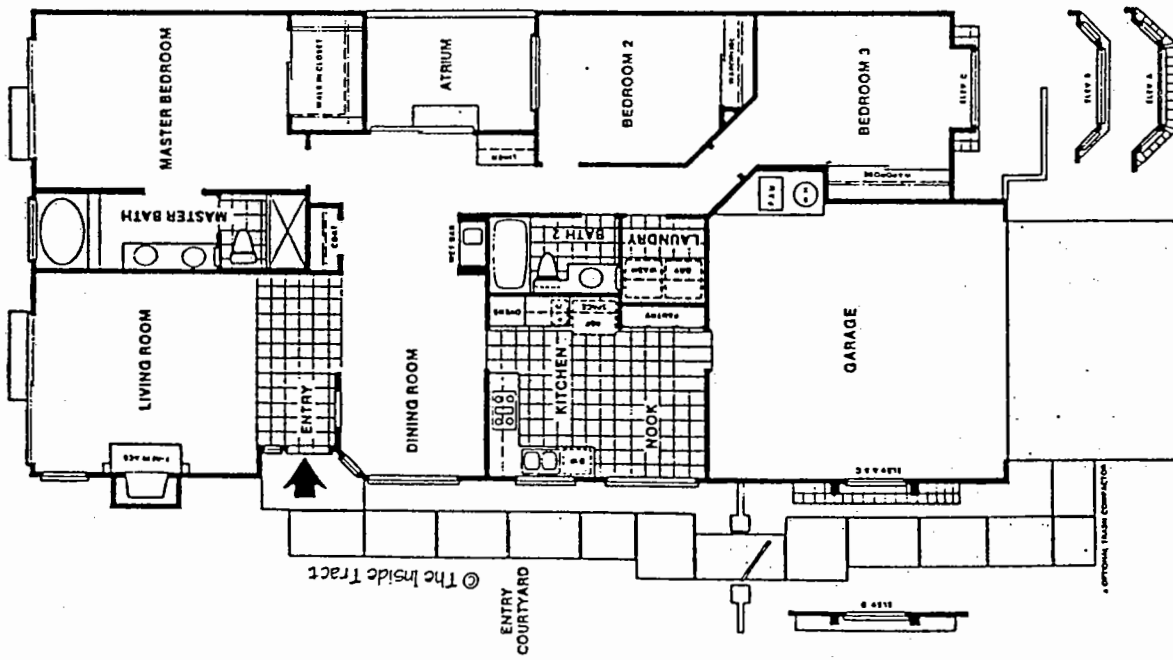

### ALTA MAR D.M. HIGHLANDS

Model: PLAN 1  
 Area: EDM B/T Code: AM  
 Approx SQ/FT: 1605  
 ©The Inside Tract

### ALTA MAR D.M. HIGHLANDS

Model: PLAN 2  
 Area: EDM B/T Code: AM  
 Approx SQ/FT: 1909  
 ©The Inside Tract

© The Inside Tract

© The Inside Tract

**ALTA MAR D.M. HIGHLANDS**  
 Model: PLAN 4  
 Area: EDM B/T Code: AM  
 Approx SQ/FT: 2489  
 ©The Inside Tract

**ALTA MAR D.M. HIGHLANDS**  
 Model: PLAN 3  
 Area: EDM B/T Code: AM  
 Approx SQ/FT: 2301  
 ©The Inside Tract