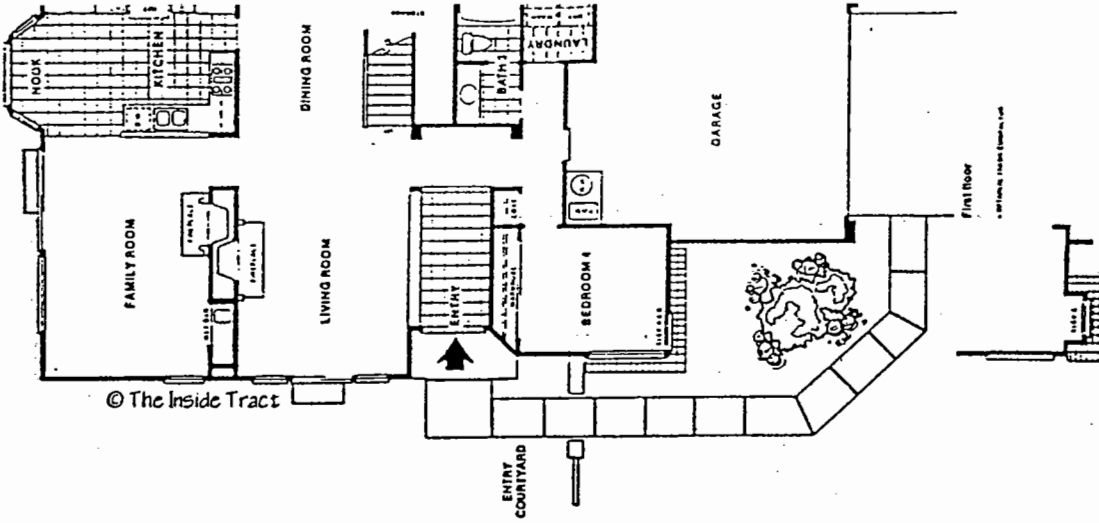

### ALTA MAR D.M. HIGHLANDS

Model: PLAN 1  
 Area: EDM B/T Code: AM  
 Approx SQ/FT: 1605  
 ©The Inside Tract

### ALTA MAR D.M. HIGHLANDS

Model: PLAN 2  
 Area: EDM B/T Code: AM  
 Approx SQ/FT: 1909  
 ©The Inside Tract

© The Inside Tract

© The Inside Tract

**ALTA MAR D.M. HIGHLANDS**  
 Model: PLAN 4  
 Area: EDM B/T Code: AM  
 Approx SQ/FT: 2489  
 ©The Inside Tract

**ALTA MAR D.M. HIGHLANDS**  
 Model: PLAN 3  
 Area: EDM B/T Code: AM  
 Approx SQ/FT: 2301  
 ©The Inside Tract