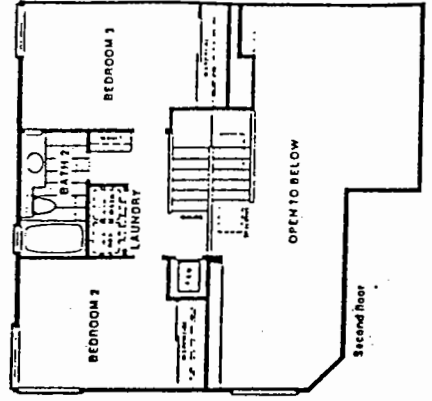

ALTA MAR D.M. HIGHLANDS

Model: PLAN 1
Area: EDM B/T Code: AM
Approx SQ/FT: 1605
©The Inside Tract

ALTA MAR D.M. HIGHLANDS

Model: PLAN 2
Area: EDM B/T Code: AM
Approx SQ/FT: 1909
©The Inside Tract