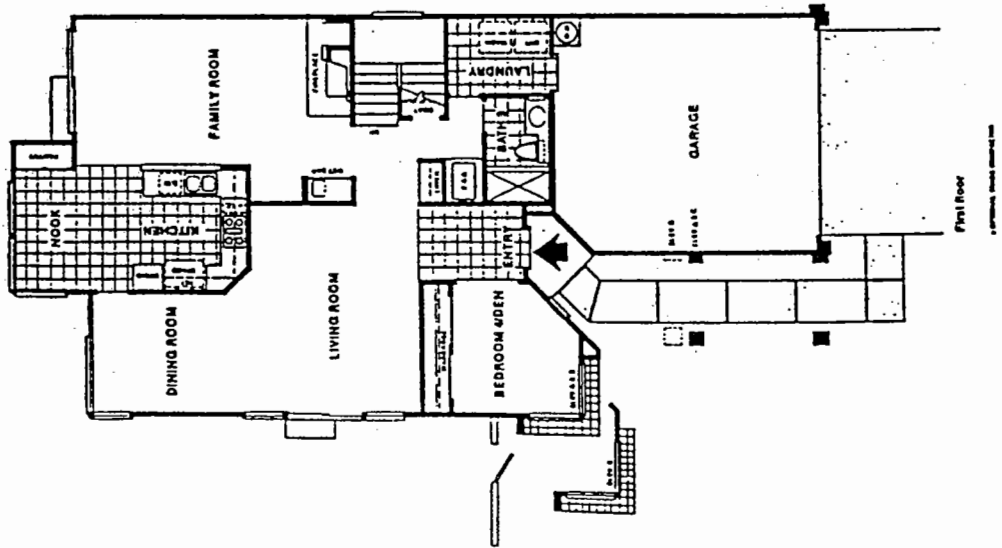

### ALTA MAR D.M. HIGHLANDS

Model: PLAN 1  
 Area: EDM B/T Code: AM  
 Approx SQ/FT: 1605  
 ©The Inside Tract

### ALTA MAR D.M. HIGHLANDS

Model: PLAN 2  
 Area: EDM B/T Code: AM  
 Approx SQ/FT: 1909  
 ©The Inside Tract

© The Inside Tract

© The Inside Tract

**ALTA MAR D.M. HIGHLANDS**  
 Model: PLAN 4  
 Area: EDM B/T Code: AM  
 Approx SQ/FT: 2489  
 ©The Inside Tract

**ALTA MAR D.M. HIGHLANDS**  
 Model: PLAN 3  
 Area: EDM B/T Code: AM  
 Approx SQ/FT: 2301  
 ©The Inside Tract