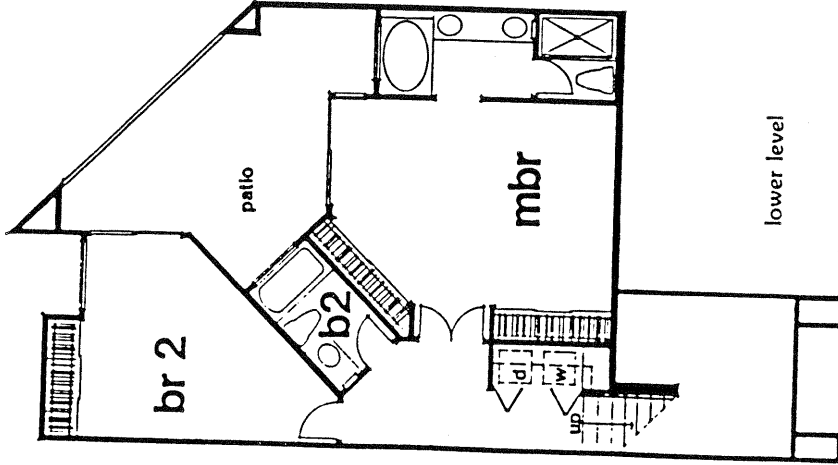

Spindrift Bluffs

in Del Mar

SPINDRIFT BLUFFS
 Model: 2-DEFENDER
 Area: 1143 B/T Code: SDB
 Approximate SQ/FT: ?

SPINDRIFT BLUFFS
 Model: 1-RESOLUTE
 Area: 1143 B/T Code: SDB
 Approximate SQ/FT: ?

entry level

lower level

SPINDRIFT BLUFFS

Model: 4-LIBERTY
 Area: 1143 B/T Code: SDB
 Approximate SQ/FT: ?

entry level

lower level

SPINDRIFT BLUFFS

Model: 3-AMERICA
 Area: 1143 B/T Code: SDB
 Approximate SQ/FT: ?

CAUTION: