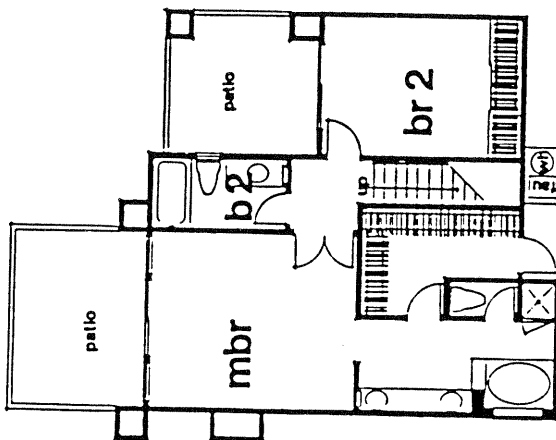

Spindrift Bluffs

in Del Mar

SPINDRIFT BLUFFS
 Model: 2-DEFENDER
 Area: 1143 B/T Code: SDB
 Approximate SQ/FT: ?

SPINDRIFT BLUFFS
 Model: 1-RESOLUTE
 Area: 1143 B/T Code: SDB
 Approximate SQ/FT: ?

entry level

lower level

SPINDRIFT BLUFFS

Model: 4-LIBERTY
 Area: 1143 B/T Code: SDB
 Approximate SQ/FT: ?

entry level

lower level

SPINDRIFT BLUFFS

Model: 3-AMERICA
 Area: 1143 B/T Code: SDB
 Approximate SQ/FT: ?

CAUTION: