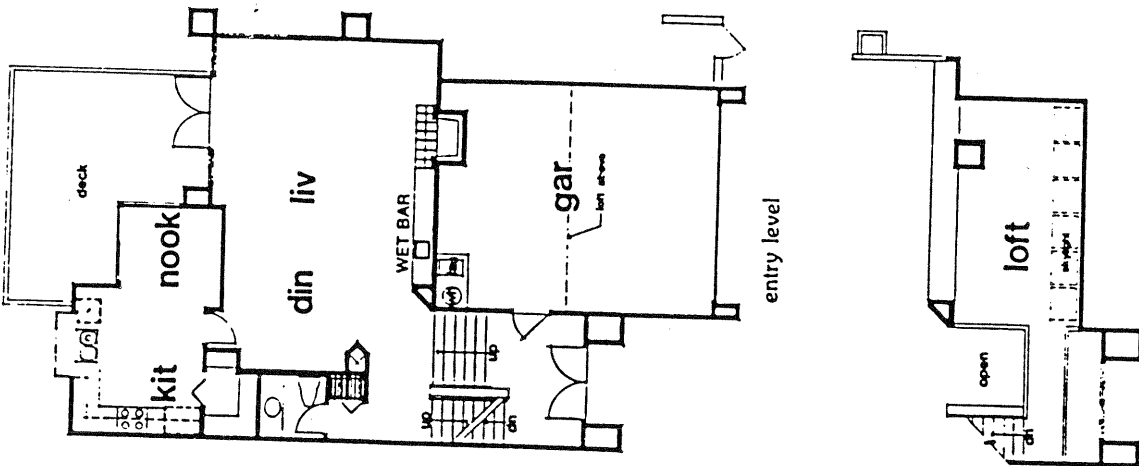

Spindrift Bluffs

in Del Mar

SPINDRIFT BLUFFS
 Model: 2-DEFENDER
 Area: 1143 B/T Code: SDB
 Approximate SQ/FT: ?

SPINDRIFT BLUFFS
 Model: 1-RESOLUTE
 Area: 1143 B/T Code: SDB
 Approximate SQ/FT: ?

entry level

lower level

SPINDRIFT BLUFFS

Model: 4-LIBERTY
 Area: 1143 B/T Code: SDB
 Approximate SQ/FT: ?

entry level

lower level

SPINDRIFT BLUFFS

Model: 3-AMERICA
 Area: 1143 B/T Code: SDB
 Approximate SQ/FT: ?

CAUTION: