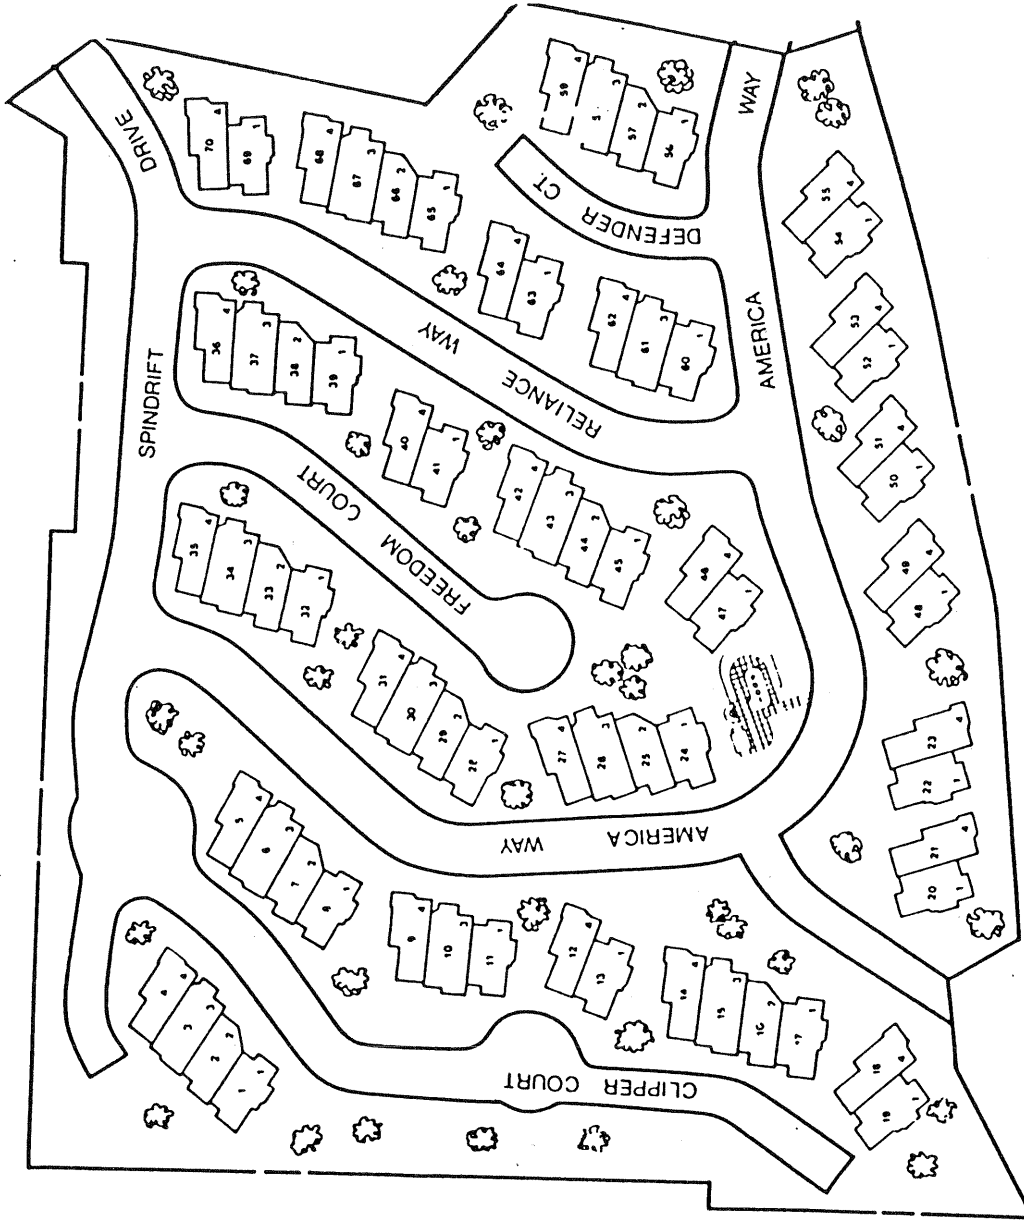

Spindrift Bluffs

in Del Mar

SPINDRIFT BLUFFS
 Model: 2-DEFENDER
 Area: 1143 B/T Code: SDB
 Approximate SQ/FT: ?

SPINDRIFT BLUFFS
 Model: 1-RESOLUTE
 Area: 1143 B/T Code: SDB
 Approximate SQ/FT: ?

entry level

lower level

SPINDRIFT BLUFFS

Model: 4-LIBERTY
 Area: 1143 B/T Code: SDB
 Approximate SQ/FT: ?

entry level

lower level

SPINDRIFT BLUFFS

Model: 3-AMERICA
 Area: 1143 B/T Code: SDB
 Approximate SQ/FT: ?

CAUTION:

The builder may have made changes to these site plans and there may be more phases. We DO NOT make any warranty as to their accuracy.

SPINDRIFT BLUFFS

Site Plan - B/T: SDB
 Caution: There may be additions or changes to these site plans